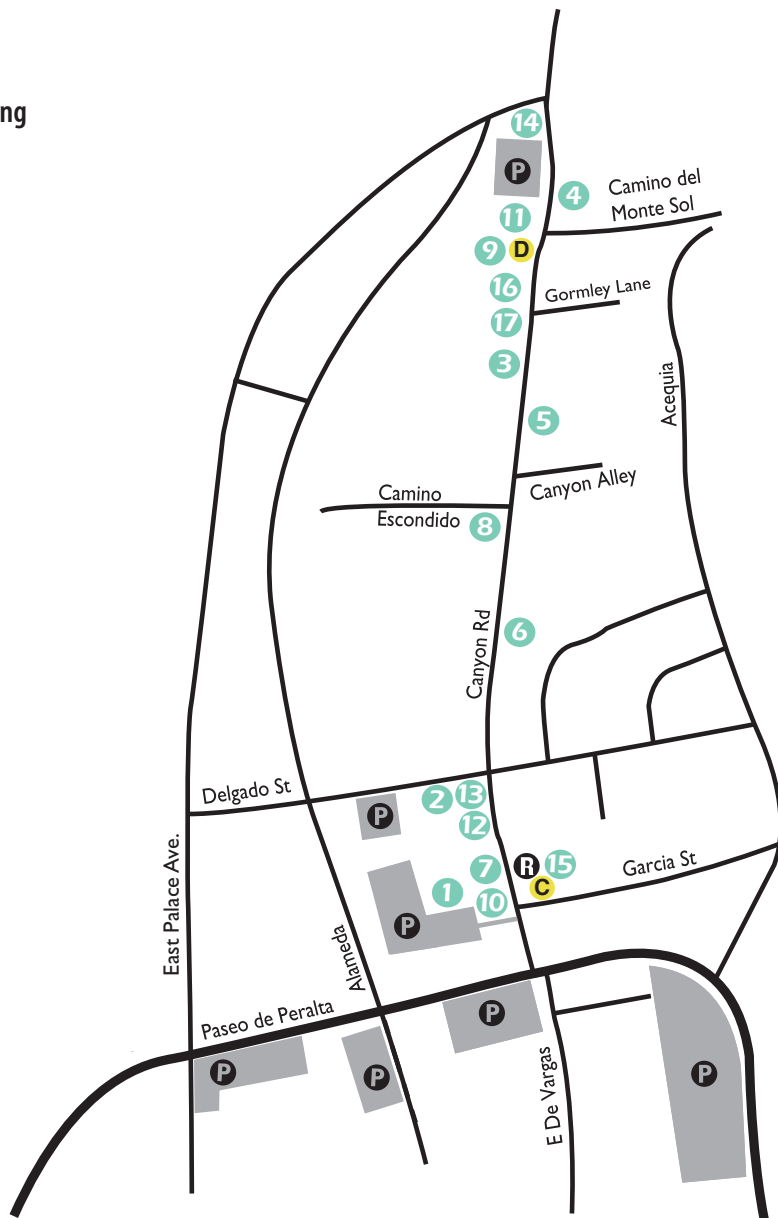

17 Winterowd Fine Art & Art of Chocolate/Cacao Santa Fe

701 Canyon Road, 505-992-8878

C Ticket/Will-Call Booth, Restrooms Ventana Fine Art

D Ticket Booth Globe Fine Art

P Parking

R Restrooms